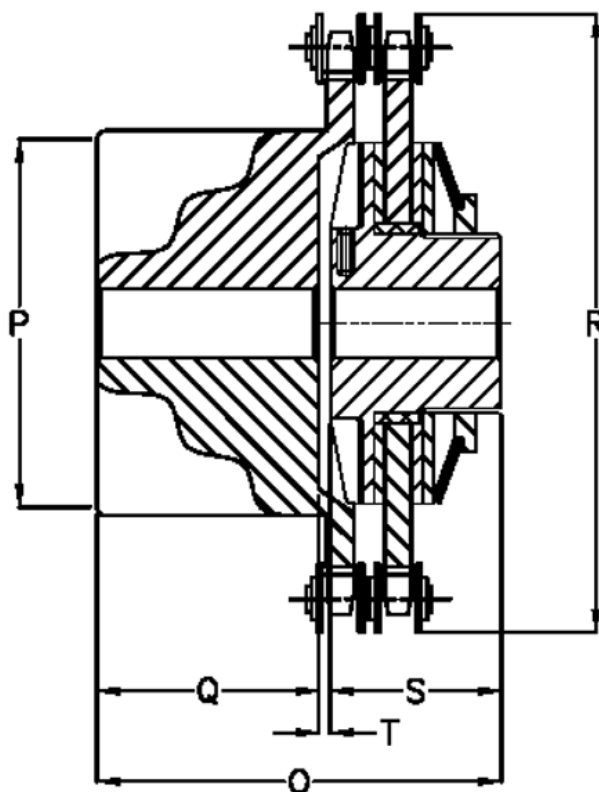

Data Sheet

Article number: 4601907

Description: Securex torque limiter C 190/95
0

Measures

Max angular displacement = 30
Max parallel displacement = 0.35
Max torque Nm = 190
Number of springs = 1
O = 110.0
P = 90
Q = 42.0
R = 138.0

S = 65
T = 3.0